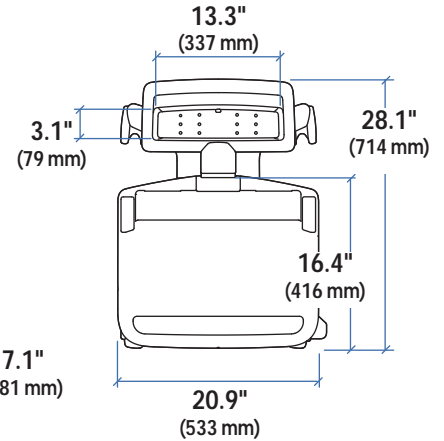

Ergotron® StyleView Cart

Dimensional Illustrations

Notebook cart non-powered (shown with optional autolock drawer)

© 2008 Ergotron, Inc. rev. 12/26/2008 DIM-077-SVNB Content is subject to change without notification