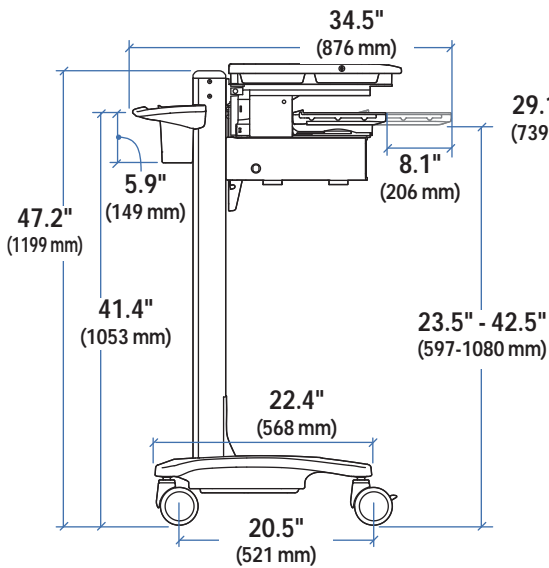

Ergotron® StyleView Cart

Dimensional Illustrations

Notebook cart non-powered (shown with optional autolock drawer)

© 2008 Ergotron, Inc. rev. 12/26/2008 DIM-077-SVNB Content is subject to change without notification

APAC Sales

Tokyo, Japan
 www.ergotron.com
 info.apac@ergotron.com

Worldwide OEM Sales

www.ergotron.com
 info.oem@ergotron.com

Ergotron® StyleView Cart

Dimensional Illustrations

Notebook cart powered (shown with optional autolock drawer)