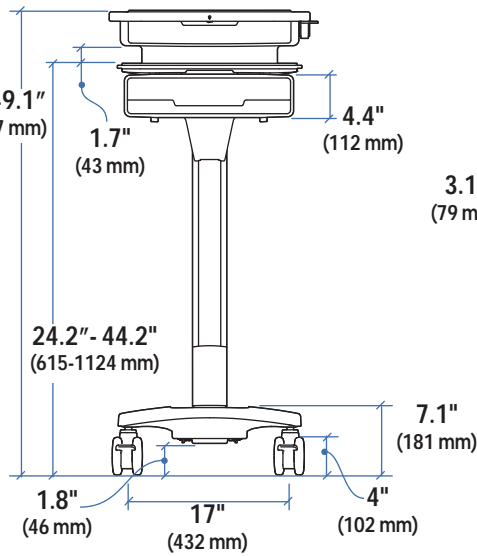

Ergotron® StyleView Cart

Dimensional Illustrations

Notebook cart non-powered (shown with optional autolock drawer)

© 2008 Ergotron, Inc. rev. 12/26/2008 DIM-077-SVNB Content is subject to change without notification

APAC Sales

Tokyo, Japan
 www.ergotron.com
 info.apac@ergotron.com

Worldwide OEM Sales

www.ergotron.com
 info.oem@ergotron.com

Ergotron® StyleView Cart

Dimensional Illustrations

Notebook cart powered (shown with optional autolock drawer)